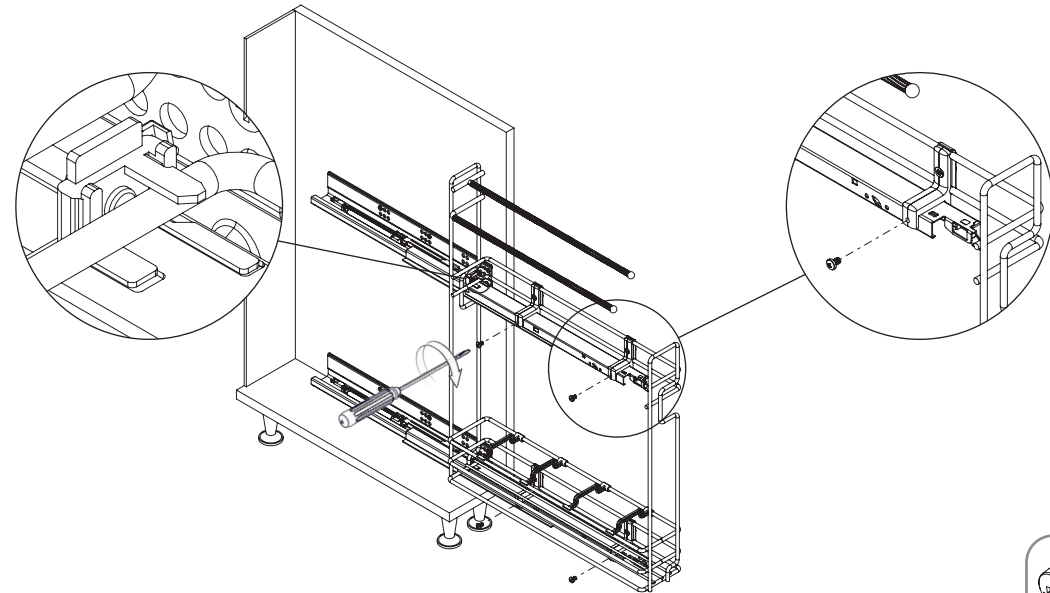

A-1

B-1

6x
3,5x16

C-1

4x
M5 Nut4x
M5x10 YHB

D-1

E-1

4x
M5x7 YSB

- GİZLİ RAYLI HAVLU ASKILI ŞİŞELİK (ÇİFT AÇILIM) MONTAJ ŞEMASI (SAĞ)
- BOTTLE/TOWEL HOLDER WITH UNDERMOUNT RAIL (FULL EXTENSION) MOUNTING INSTRUCTIONS (RIGHT)

F-1

G-1

| PRODUCT CODE | | C | X |
|--------------|--------|-----|----|
| WIRE | WOODEN | | |
| S-2522 | S-2642 | 150 | 33 |